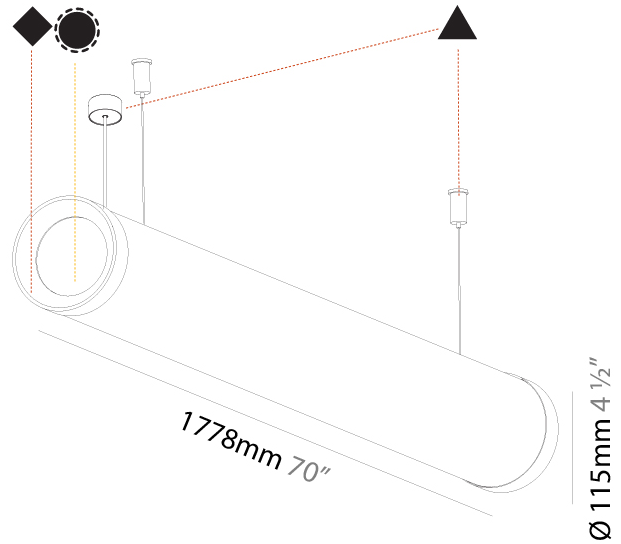

GENERAL

Series: Bunga Plus
Brand: Prolicht
Division: Architectural
Mounting Type: Suspension
Mounting Location: Ceiling
Subcategory: Profile

PHYSICAL

Shape: Cylinder
Length (mm): 1778
Length (in): 70
Width (mm): 115
Width (in): 4 1/2
Height (mm): 115
Height (in): 4 1/2
Max. Overall Height (mm): 2115
Max. Overall Height (in): 83 1/4
Light Distribution: Omnidirectional
Weight (kg): 5.763
Weight (lbs): 12.705
Diffuser: [PMMA - Opal](#)
Fixture Finish: [SSR / BKV / CWI / CRY / HAB / UFT / ITA / RUA / FTG / MYG / LOD / PUS / FRO / FUP / KIA / POP / BLS / SPG / MEY / GOH / GUM / CHC / COM / ABZ / JAG / OBR / MOS / ROR](#)
Fixture Material: Aluminum
Cable Details: [2000mm or 4000mm Transparent Cable](#)
Upon Request: Cable colour - White / Black / Orange / Red

ELECTRICAL

Lamp Type: LED (Zhaga Standard)
Input Wattage (W): 30
Total Output Wattage (W): 24 / 19.2 (3500K)
Dimming: [Non-Dimming / Phase Dimming (120Vac only) / 0-10V Dimming](#)
Driver Included: Yes
Driver Location: Integrated
Driver Type: Constant Current - 120 / 277Vac
Driver Class: Class 2
Input Voltage (V): 120 - 277
Constant Current (MA): 350 / 400 (3500K)

LED

Color Temperature (°K): [3000 / 3500 / 4000](#)
Max. Delivered Lumen (lm): 3320 / 3440 / 3510
CRI: >80 CRI
Lamp Life (hrs): 50000

OPTICAL

RATINGS AND CERTIFICATIONS

Certified By: Certified for North American Standards
IP rating: IP20