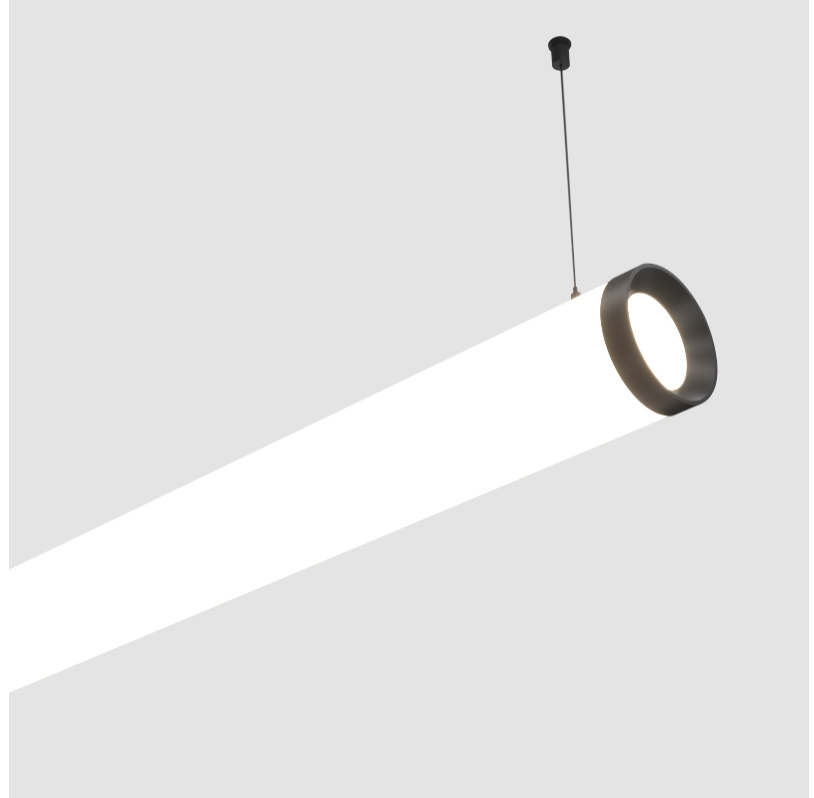

GENERAL

Series: Bunga Plus
Brand: Prolicht
Division: Architectural
Mounting Type: Suspension
Mounting Location: Ceiling
Subcategory: Profile

PHYSICAL

Shape: Cylinder
Length (mm): 1778
Length (in): 70
Width (mm): 115
Width (in): 4 1/2
Height (mm): 115
Height (in): 4 1/2
Max. Overall Height (mm): 2115
Max. Overall Height (in): 83 1/4
Light Distribution: Omnidirectional
Weight (kg): 5.763
Weight (lbs): 12.705
Diffuser: [PMMA - Opal](#)
Fixture Finish: [SSR / BKV / CWI / CRY / HAB / UFT / ITA / RUA / FTG / MYG / LOD / PUS / FRO / FUP / KIA / POP / BLS / SPG / MEY / GOH / GUM / CHC / COM / ABZ / JAG / OBR / MOS / ROR](#)
Fixture Material: Aluminum
Cable Details: [2000mm or 4000mm Transparent Cable](#)
Upon Request: Cable colour - White / Black / Orange / Red

ELECTRICAL

Lamp Type: LED (Zhaga Standard)
Input Wattage (W): 30
Total Output Wattage (W): 24 / 19.2 (3500K)
Dimming: [Non-Dimming / Phase Dimming (120Vac only) / 0-10V Dimming](#)
Driver Included: Yes
Driver Location: Integrated
Driver Type: Constant Current - 120 / 277Vac
Driver Class: Class 2
Input Voltage (V): 120 - 277
Constant Current (MA): 350 / 400 (3500K)

LED

Color Temperature (°K): [3000 / 3500 / 4000](#)
Max. Delivered Lumen (lm): 3320 / 3440 / 3510
CRI: >80 CRI
Lamp Life (hrs): 50000

OPTICAL

RATINGS AND CERTIFICATIONS

Certified By: Certified for North American Standards
IP rating: IP20